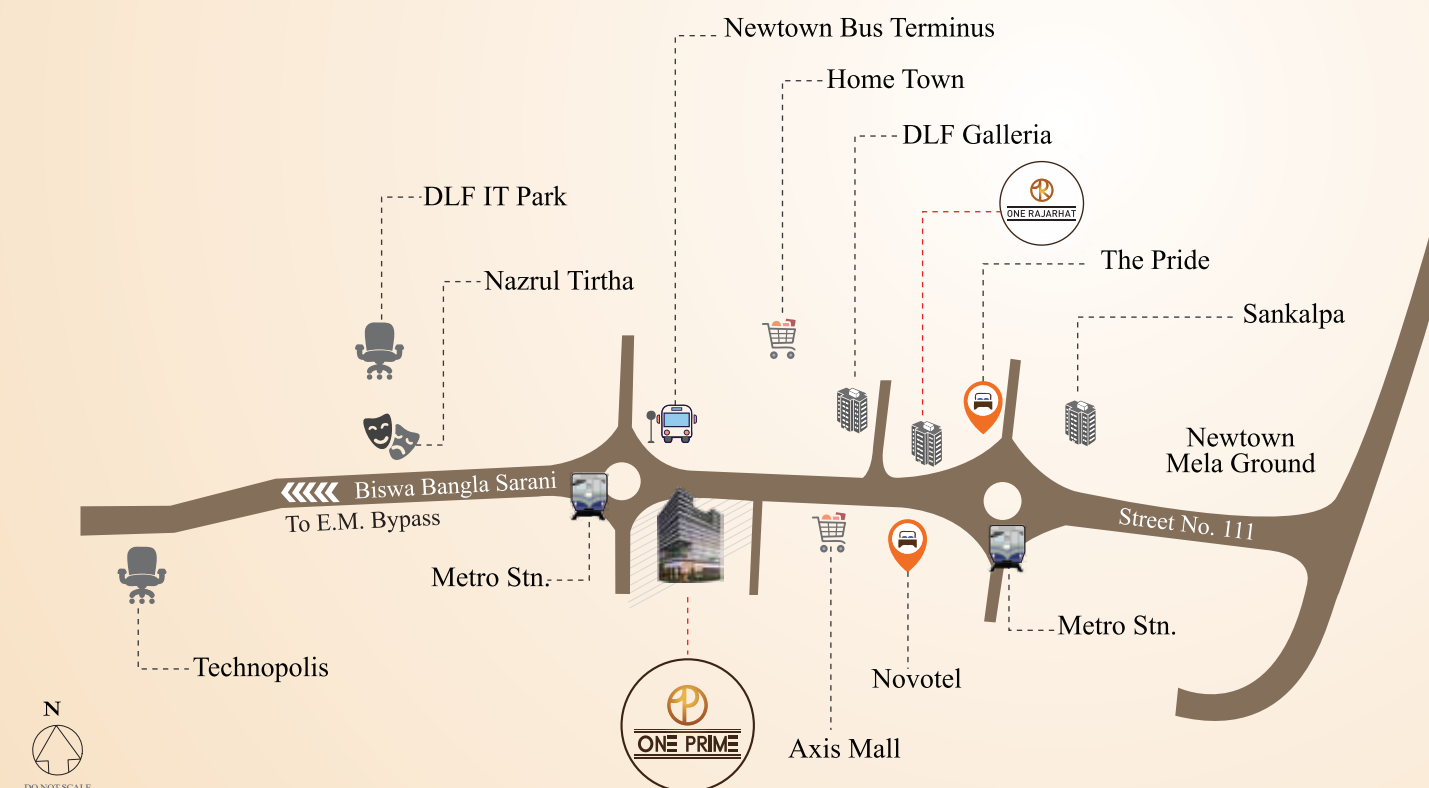

ONE PRIME

A Central Address. Breathe Free.

ONE PRIME

Developed by :
REVERA DEVELOPERS LLP.

Premises No. 15-1111 MAR, Street No.178, New Town Rajarhat
Near Axis Mall, Kolkata.

Call : +91 98365 70004 / 98365 70005

CONVENIENTLY CLOSE TO EVERYTHING

Sector V 4.6 Kms	Axis Mall 0.5 Kms	Metro Station 0.65 Kms	Airport 12.9 Kms	Tata Medical Hospital 3.3 Kms	DPS Newtown School 0.65 Kms	Novotel 0.60 Kms

Suitably located on the Major Arterial Road in New Town, the project, One Prime offers you the chance to be surrounded by the best in Kolkata.

Location Map

A Premium Shops & Retail Offices

SPECIFICATIONS

STRUCTURE

- RCC frame structure on pile foundation

WALLS

- AAC brickwork with Cement Plastering

WALLFINISH